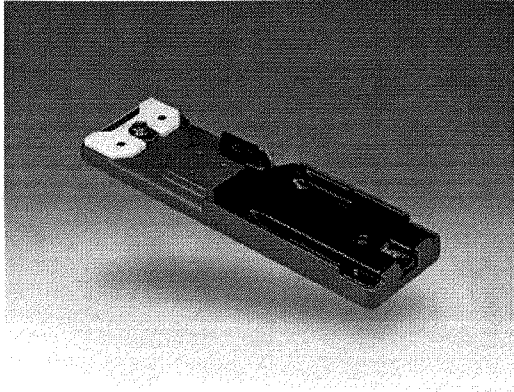

FILE NO - CME / LP / 17 / 80 / 03 / 026

1574110 - 986621

15

VCTU14

Tripod adaptor for professional cameras and camcorders

Pricing available upon request

Overview

Quick-release tripod adaptor for BI portable cameras. Supplied accessory for the UVW-100L. Design based on VCT-14.

Highlights

- Quick-release tripod adaptor for BI portable cameras
- Design based on VCT-14
- Adjustable camera position with screws

Specifications

General Specifications	Detail
Dimensions:	282 (W) x 27 (H) x 80 (D) mm (11 1/8 x 1 1/8 x 3 1/4 inches)
Mass:	Approx. 900 g (2 lb)